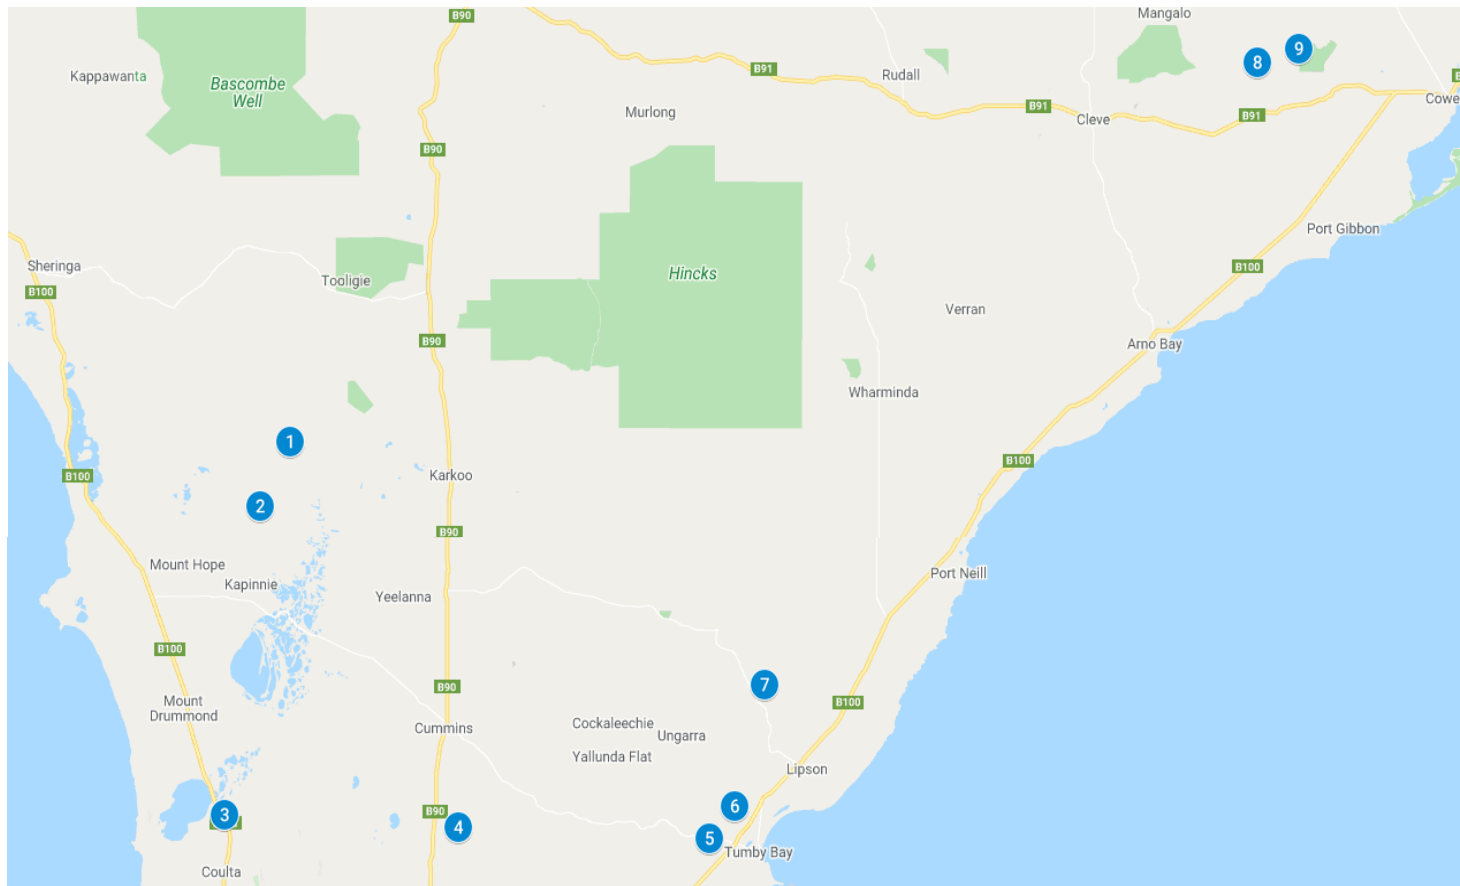

EP On-Property Inspection Days

DAY 1-UPPER EP

Monday 13th July 2020, 9-4pm

1	O'Brien Poll Merino Stud	22897 Eyre Highway, Kyancutta
2	White River Merino & Poll Merino Stud	725 Kaldoonera Road, Poochera
3	Pimbena Poll Merino Stud	3596 Ten Chain Road, Wurrulla
4	Mallee Hill Merino & Poll Merino Stud	1273 Carpenter Corner Road, Ceduna
5	Minta Merino & Poll Merino Stud	4111 Poochera-Port Kenny Road, Colley

EP On-Property Inspection Days

DAY 2-LOWER EP

Tuesday 14th July 2020, 9-4pm

1	Brimanna Poll Merino Stud	310 Harris Road, Mitchell
2	Allala Poll Merino Stud	1021 Lawrence Road, Kapinnie
3	Brenalta Poll Merino Stud	59 Gap Road, Warrow
4	Roemahkita Poll Merino Stud	2021 Strawberry Hill Road, Cummins
5	Collandra North Poll Merino Stud	484 Stirlings Road, Tumby Bay
6	Yanta Poll Merino Stud	306 Thorpes Road, Tumby Bay
7	Secret Rocks Merino & Poll Merino Stud	254 Secret Rocks Road, Ungarra
8	Glenville Merino & Poll Merino Stud	33 Range Road, Cowell
9	Calcookara Poll Merino Stud	1491 Ferns Road, Cowell